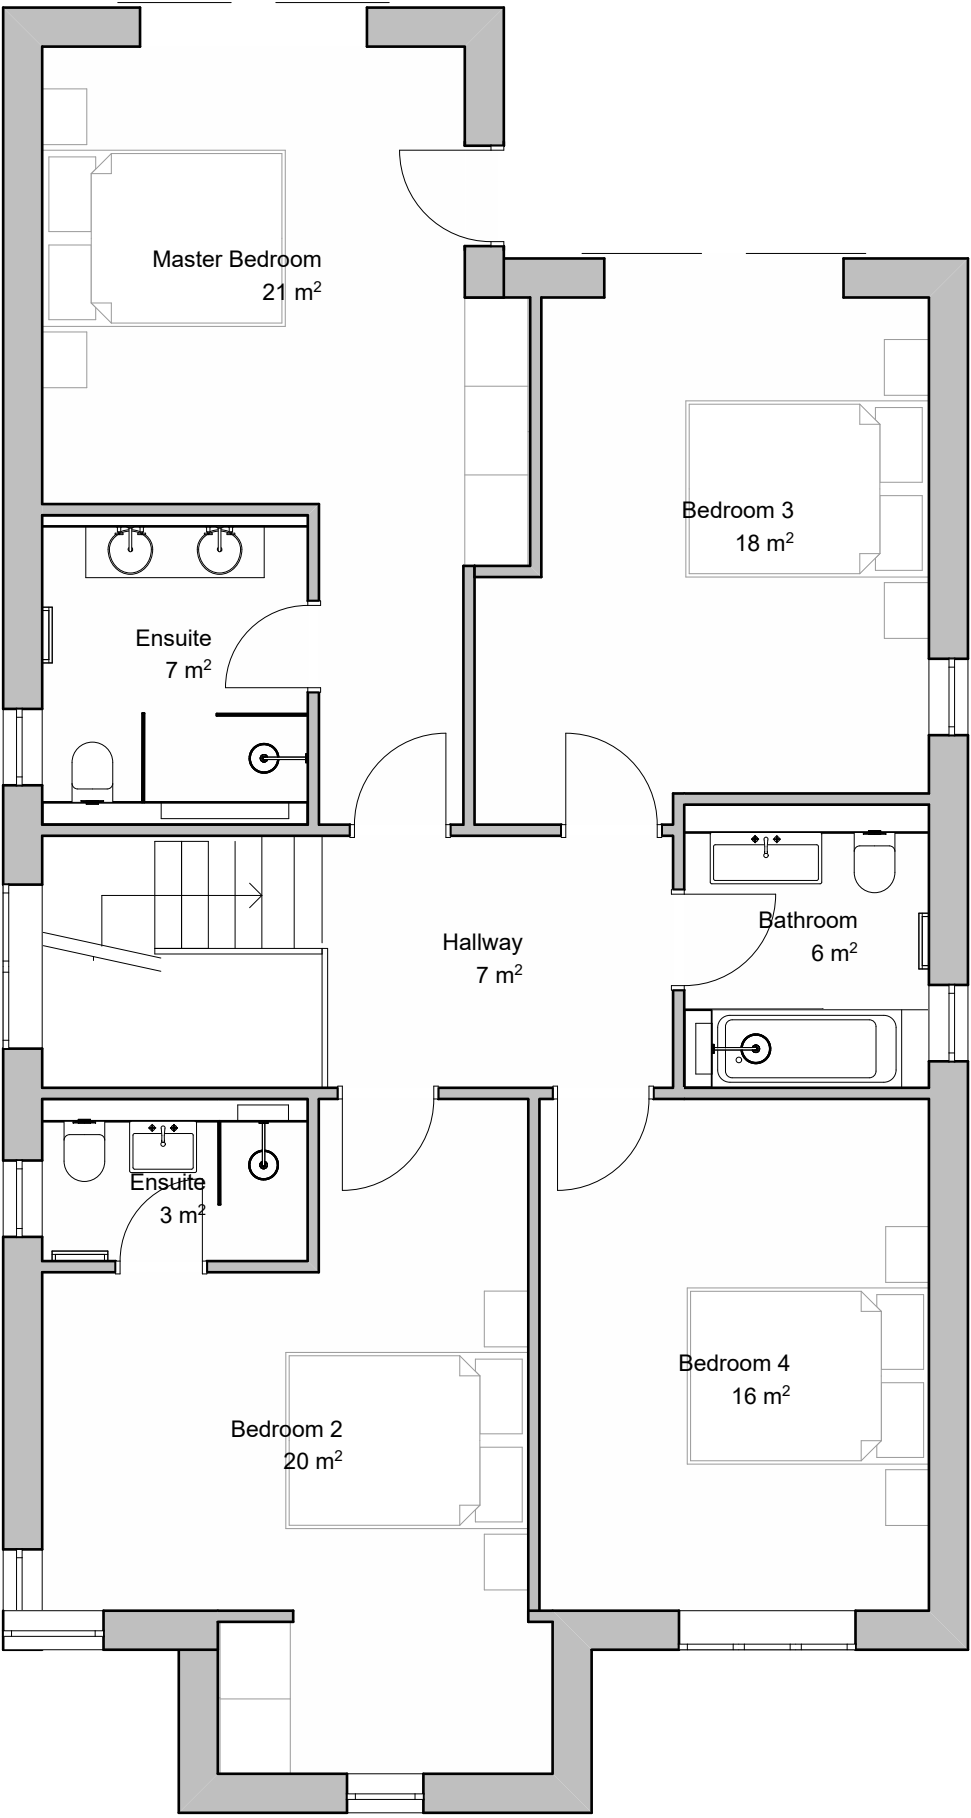

FINCH & WREN

(PLOT 2 & 3)

FOUR DOUBLE BEDROOMS

TOTAL GIA = 1893 SQFT