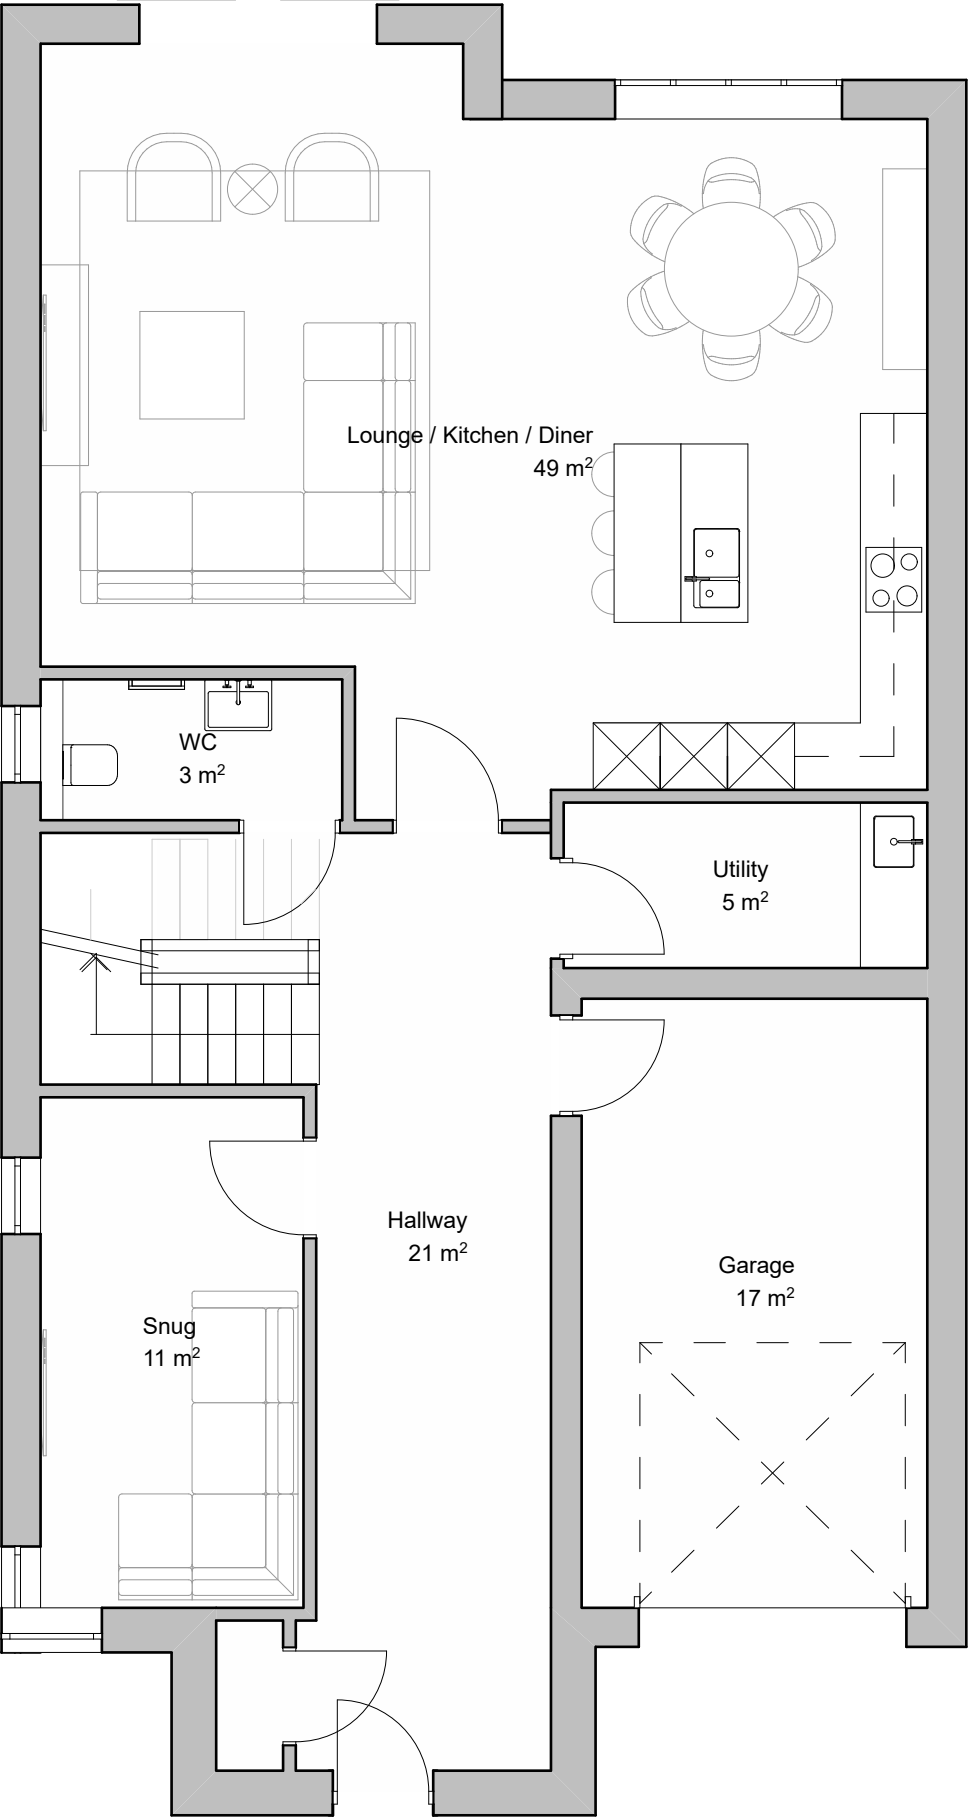

FINCH & WREN

(PLOT 2 & 3)

FOUR DOUBLE BEDROOMS

TOTAL GIA = 1893 SQFT