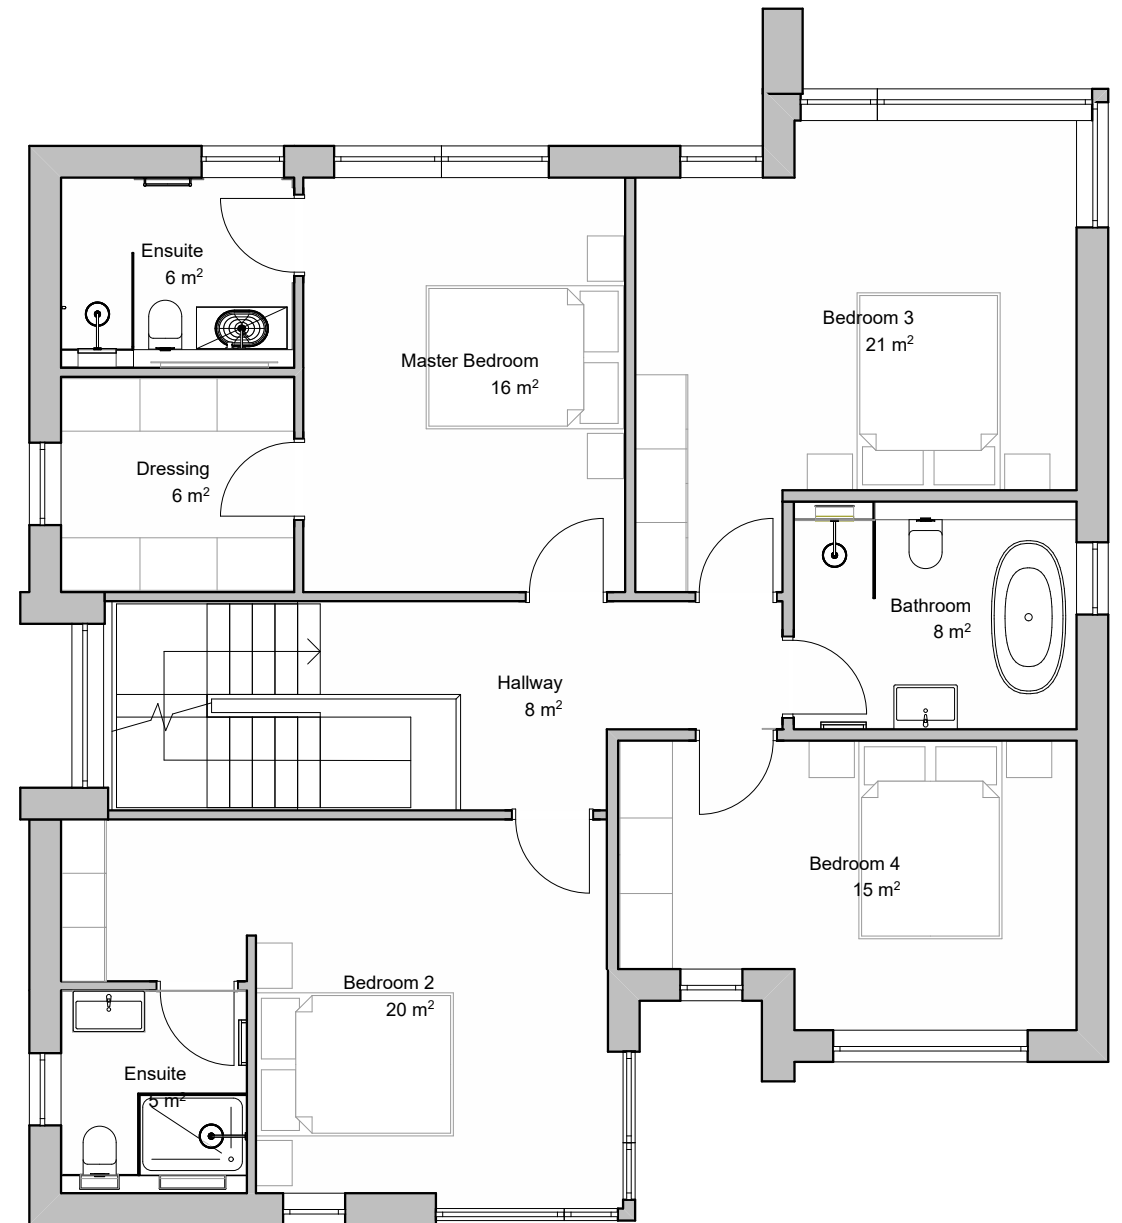

RAVEN & EIDER

(PLOT 5 & 6)

FOUR DOUBLE BEDROOMS

TOTAL GIA = 2034 SQ.FT