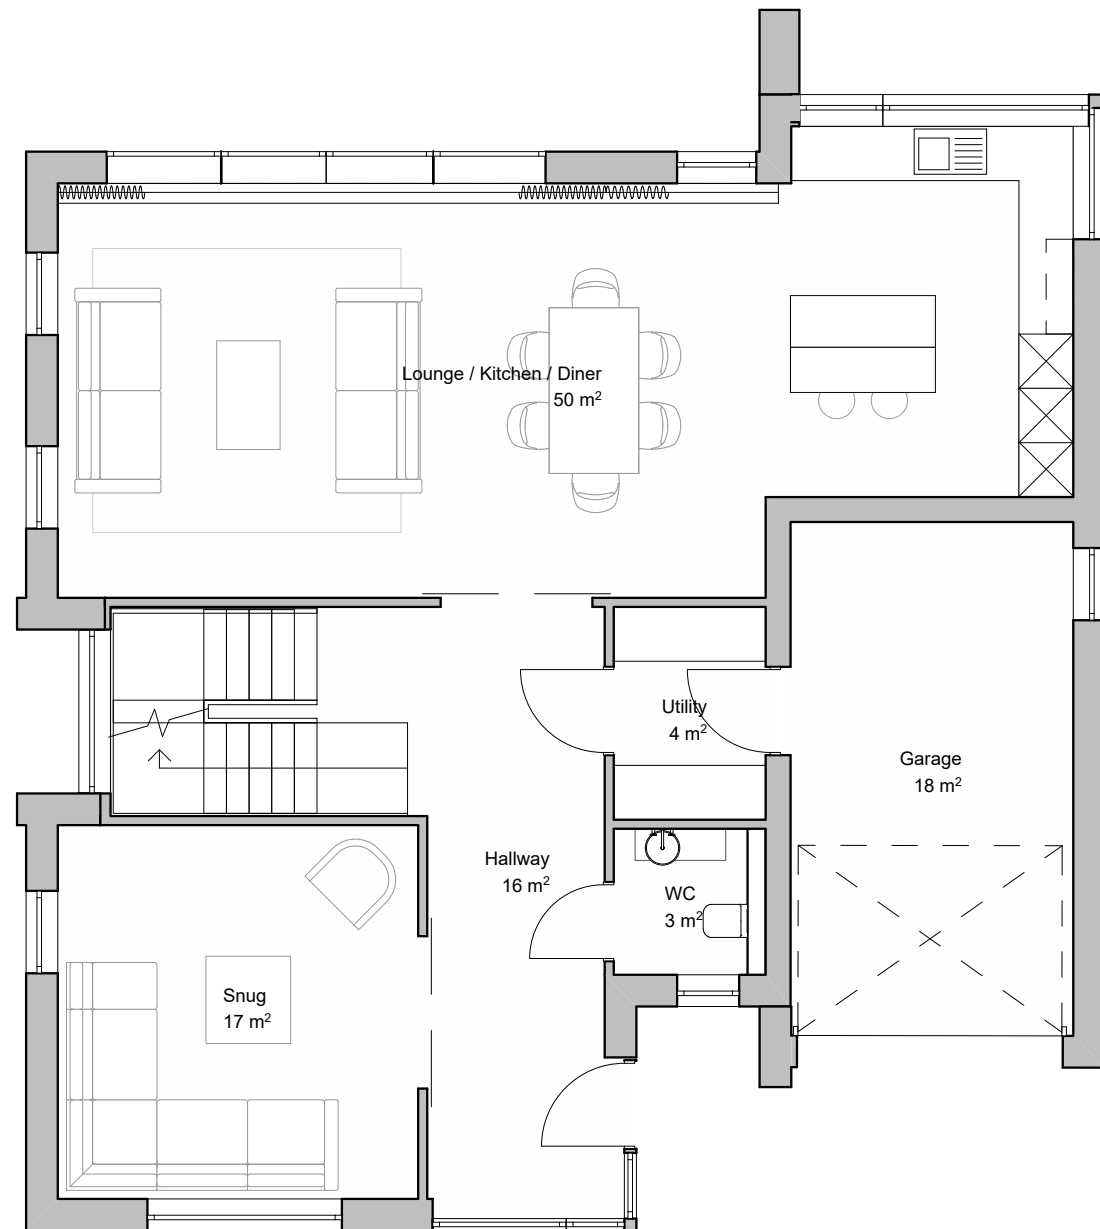

RAVEN & EIDER

(PLOT 5 & 6)

FOUR DOUBLE BEDROOMS

TOTAL GIA = 2034 SQ.FT